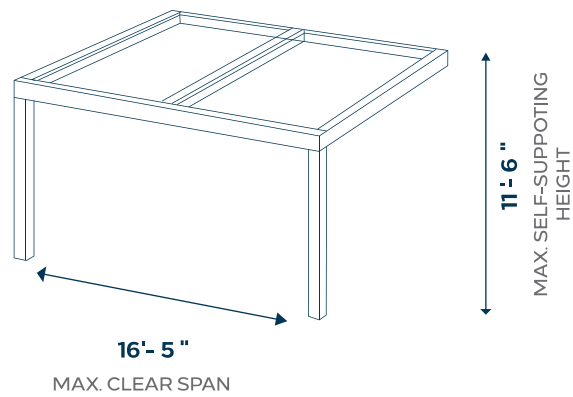

- Expands Living Spaces:**
 The Skyroof Winter Garden System seamlessly extends indoor living areas, bringing the beauty and comfort of the outdoors into the home.
- Versatile Application Solution:**
 An ideal system for carports, terraces, patios, and various shading applications, offering both functionality and aesthetic appeal.
- Polycarbonate and Glass Compatibility:**
 The Skyroof system is designed to accommodate both polycarbonate and glass roofing options, providing flexibility for different project requirements.
- Wide-Span Structural Capability:**
 Allows clear spans of up to **5 meters (16'-5")** between support columns, maximizing usable space and minimizing visual obstruction.
- Self-Supporting Structure:**
 Depending on structural calculations, the system can achieve heights of up to **3500 mm (11'-6")** without requiring additional steel reinforcement.

Max. Panel Thickness:	13/16"
Max. Panel Width:	29 1/2"
Max. Jointless System Width:	196 7/8"
Max. System Projection:	137 13/16"
Max. Distance Between Posts:	196 7/8"
Max. Rear Height:	118 1/8"
Max. Front Height:	98 7/16"