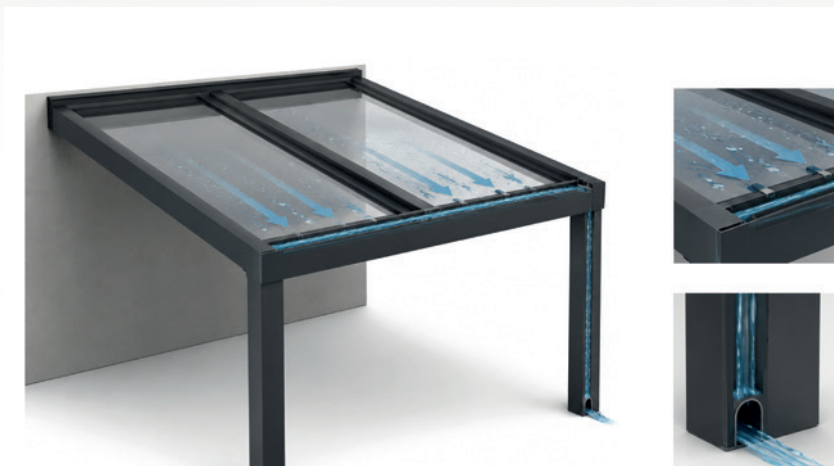

- Expands Living Spaces:**
 The Skyroof Winter Garden System seamlessly extends indoor living areas, bringing the beauty and comfort of the outdoors into the home.
- Versatile Application Solution:**
 An ideal system for carports, terraces, patios, and various shading applications, offering both functionality and aesthetic appeal.
- Polycarbonate and Glass Compatibility:**
 The Skyroof system is designed to accommodate both polycarbonate and glass roofing options, providing flexibility for different project requirements.
- Wide-Span Structural Capability:**
 Allows clear spans of up to **5 meters (16'-5")** between support columns, maximizing usable space and minimizing visual obstruction.
- Self-Supporting Structure:**
 Depending on structural calculations, the system can achieve heights of up to **3500 mm (11'-6")** without requiring additional steel reinforcement.

APPLICATION FEATURES

EPDM GLAZING TECHNOLOGY	✓
COMPATIBLE WITH SLIDING & FOLDING SYSTEMS	✓
CORROSION-RESISTANT CONNECTIONS	✓
SUPERIOR WATER TIGHTNESS	✓
HIGH WEATHER RESISTANCE	✓
LOW MAINTENANCE REQUIREMENT	✓

Natural Light

i The Skyroof 8200 system can be integrated with other Linea Rossa systems.
 Contact us for detailed application, configuration, and compatibility information.

Where the Sky Becomes Part of Your Home.

Max. Panel Thickness:	13/16"
Max. Panel Width:	29 1/2"
Max. Jointless System Width:	196 7/8"
Max. System Projection:	137 13/16"
Max. Distance Between Posts:	196 7/8"
Max. Rear Height:	118 1/8"
Max. Front Height:	98 7/16"