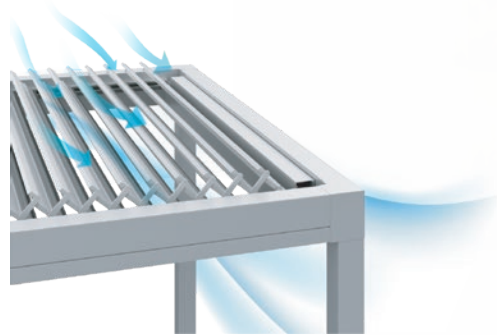

LR8700 LINEA ROSSA | **ROLLING ROOF**
PERGOLA SYSTEM

DESIGNED by
LINEA ROSSA®
WINDOWS | DOORS | FACADE

Beam & Groove	11 2/16" - 8 11/16"
Panel	9 15/16" - 11 2/16"
Pole	5 4/16" - 5 4/16"
Max. Dimension (area)	258 sqf
Installation - 4 Poles:	Self Standing
Installation - 1,2 or 3 Poles:	Wall Mounting

Closing Time: 7.5 sec/m.

Remote-Controlled Operating System

Ventilation