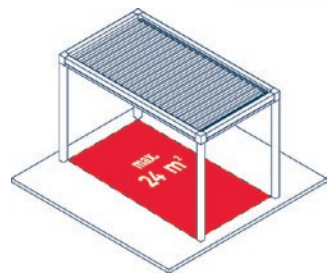

LR8700 LINEA ROSSA | **ROLLING ROOF**
PERGOLA SYSTEM

DESIGNED by
LINEA ROSSA®
WINDOWS | DOORS | FACADE

Beam & Groove	11 2/16" - 8 11/16"
Panel	9 15/16" - 11 2/16"
Pole	5 4/16" - 5 4/16"
Max. Dimension (area)	258 sqf
Installation - 4 Poles:	Self Standing
Installation - 1,2 or 3 Poles:	Wall Mounting

Closing Time: 7.5 sec/m.