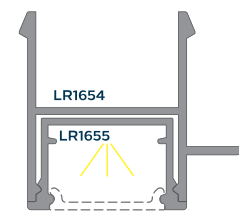

Unlimited color choices,
combined with **LED lighting** options

LED Length

- 19 11/16 "
- 39 6/16 "
- 59 1/16 "

For special measurements,
please contact us.

SIMPLE SOLUTIONS
EXTERIOR & INTERIOR DESIGN

WITHOUT LED

WITH LED
PVC Diffuser

APPLICATION FEATURES	
LIGHTING POSSIBILITY	✓
BUILDING-SPECIFIC SOLUTIONS	✓
MODERN AESTHETIC DESIGN THAT LEADS ARCHITECTURAL TRENDS	✓

LR1657	
Height	1 3/16 "
Width	6 1/16 "
Qty	19