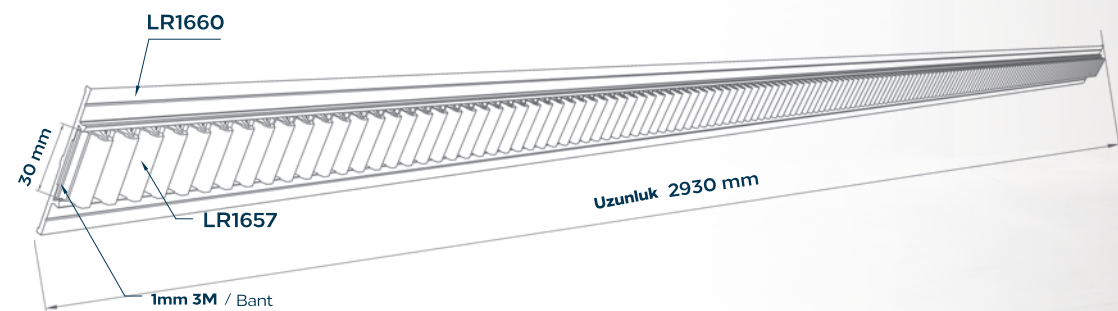

Unlimited color choices,
combined with **LED lighting** options

LED Length

- 19 11/16 "
- 39 6/16 "
- 59 1/16 "

For special measurements,
please contact us.

SIMPLE SOLUTIONS
EXTERIOR & INTERIOR DESIGN

WITHOUT LED

WITH LED
PVC Diffuser

APPLICATION FEATURES	
LIGHTING POSSIBILITY	✓
BUILDING-SPECIFIC SOLUTIONS	✓
MODERN AESTHETIC DESIGN THAT LEADS ARCHITECTURAL TRENDS	✓

LR1657	
Height	1 3/16 "
Width	6 1/16 "
Qty	19