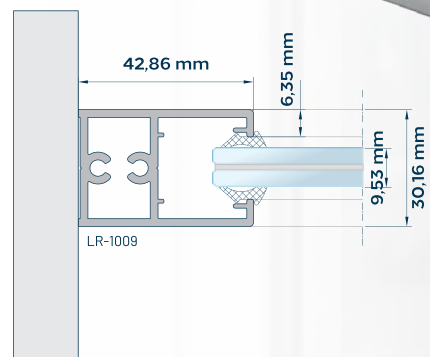

Minimum 2 glass panels can be made

If we increase the number of glass panels,
it provides application in large areas.

Ultra-thin Aluminum Glass Door Frame

It features an ultra-thin aluminum glass door frame that creates a minimalist visual in office partitions.

Sidelites Complement the Thin Frame

Low-profile channels on adjacent sidelites complement the thin frame.

Customizable frameless systems