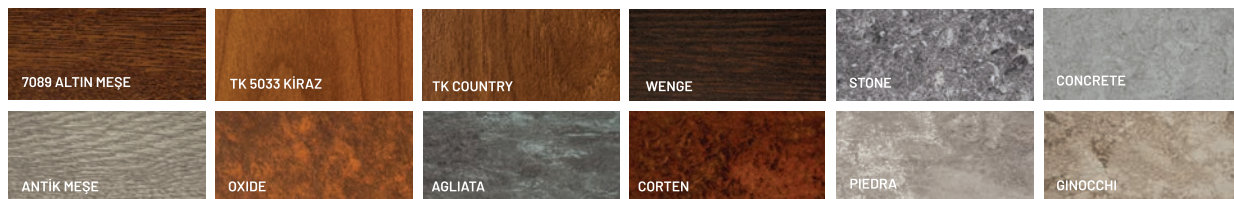

Special Effect

Wood-look decorative and modern solutions, used in door and window systems, home and office furniture, and the white goods industry, are among the most sought-after materials in the world of decoration. They can be safely used for many years on all types of metal, glass, and heat-resistant plastic surfaces, offering a wide range of durable, natural, and long-lasting color and pattern options.