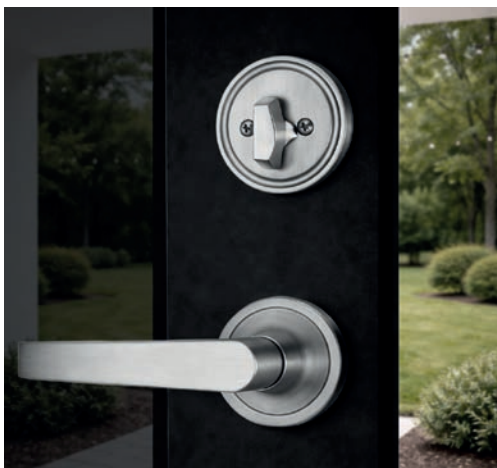

#exterior

Code: 8AZR-BLK-EX

#exterior

Chrome, Entrance Set Handle

Black, Entrance Set Handle

Code: 8AZR-CH-IN

#interior

Code: 8AZR-BLK-IN