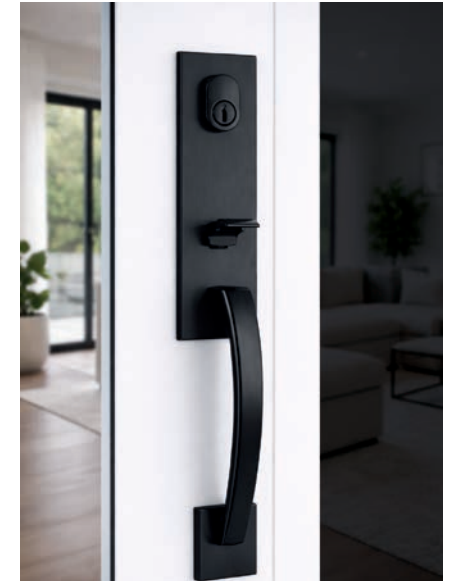

Code: 5AZR-BLK-EX

#exterior