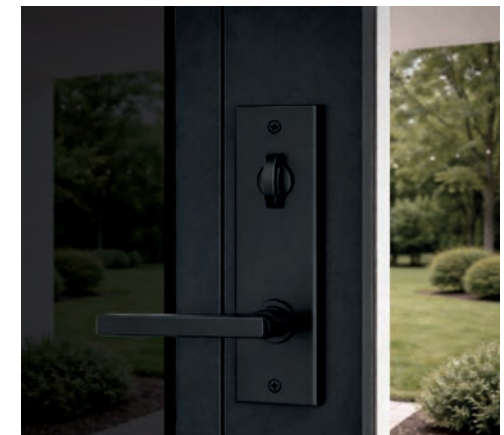

Flat Black, Entrance Set Handle

Code: 1BW-BLK-IN

#interior

Flat Black, Entrance Set Handle