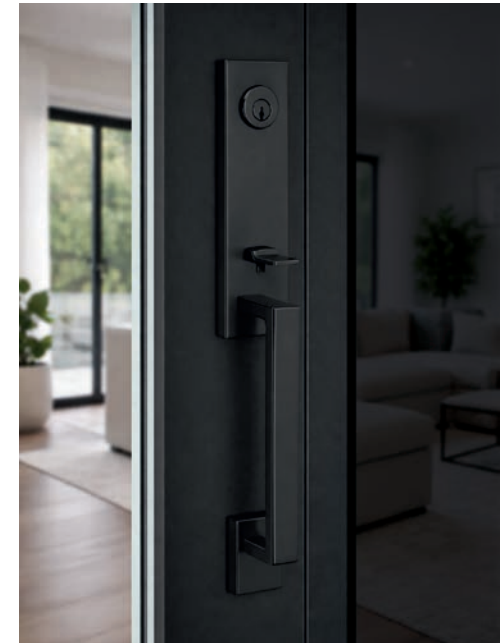

Code: 1BW-BLK-EX

#exterior